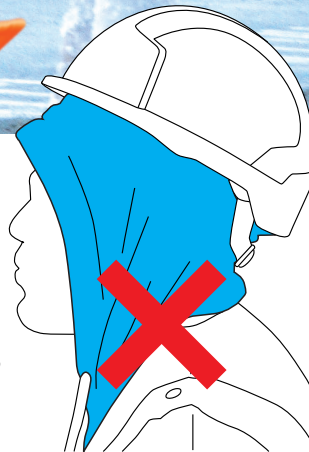

WINTER COMPATIBILITY

The NEW SureFit™ Beanie is fully approved to be worn with all JSP EVO® Safety Helmets. It prevents workers from wearing incompatible and dangerous alternatives such as hoodies underneath their helmets. It provides all day comfort and warmth.

✓ THERMAL INSULATION

The SureFit™ Beanie provides the wearer with warmth and protection from cold environments. The deep edges are designed to cover the entire ear.

✓ FULLY COMPATIBLE

The SureFit™ Beanie is compatible with all JSP safety helmets. The stretchy material it is suitable for all head sizes and provides a nice tight fit for minimal interference and maximum comfort and warmth.