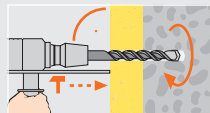

Installation